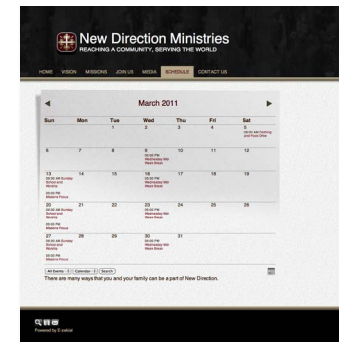

STYLE GUIDE :: Profundo

Welcome Layout

Generally used for the Home page or Welcome page to your organization's website, the Welcome Layout features a large, inviting image area and space for a welcome message. This layout would also be a good choice in other areas of your site to promote special events.

Layout Measurement Widths (in pixels)

		Welcome	Section	Event	Media
Masthead		960	960	960	960
Wide Column		570	520	727	735
Narrow Column		370	160	n/a	n/a
Footer		960	960	960	960

Section Layout

This layout is best used as your default design or for text heavy pages.

Events Layout

Select this layout in your Events Manager Settings tab.

Media Layout

Select this layout in your Albums and Media Manager Settings tabs.

Text Sizes:

Heading 1

Helvetica Regular 24px #56000d

Heading 2